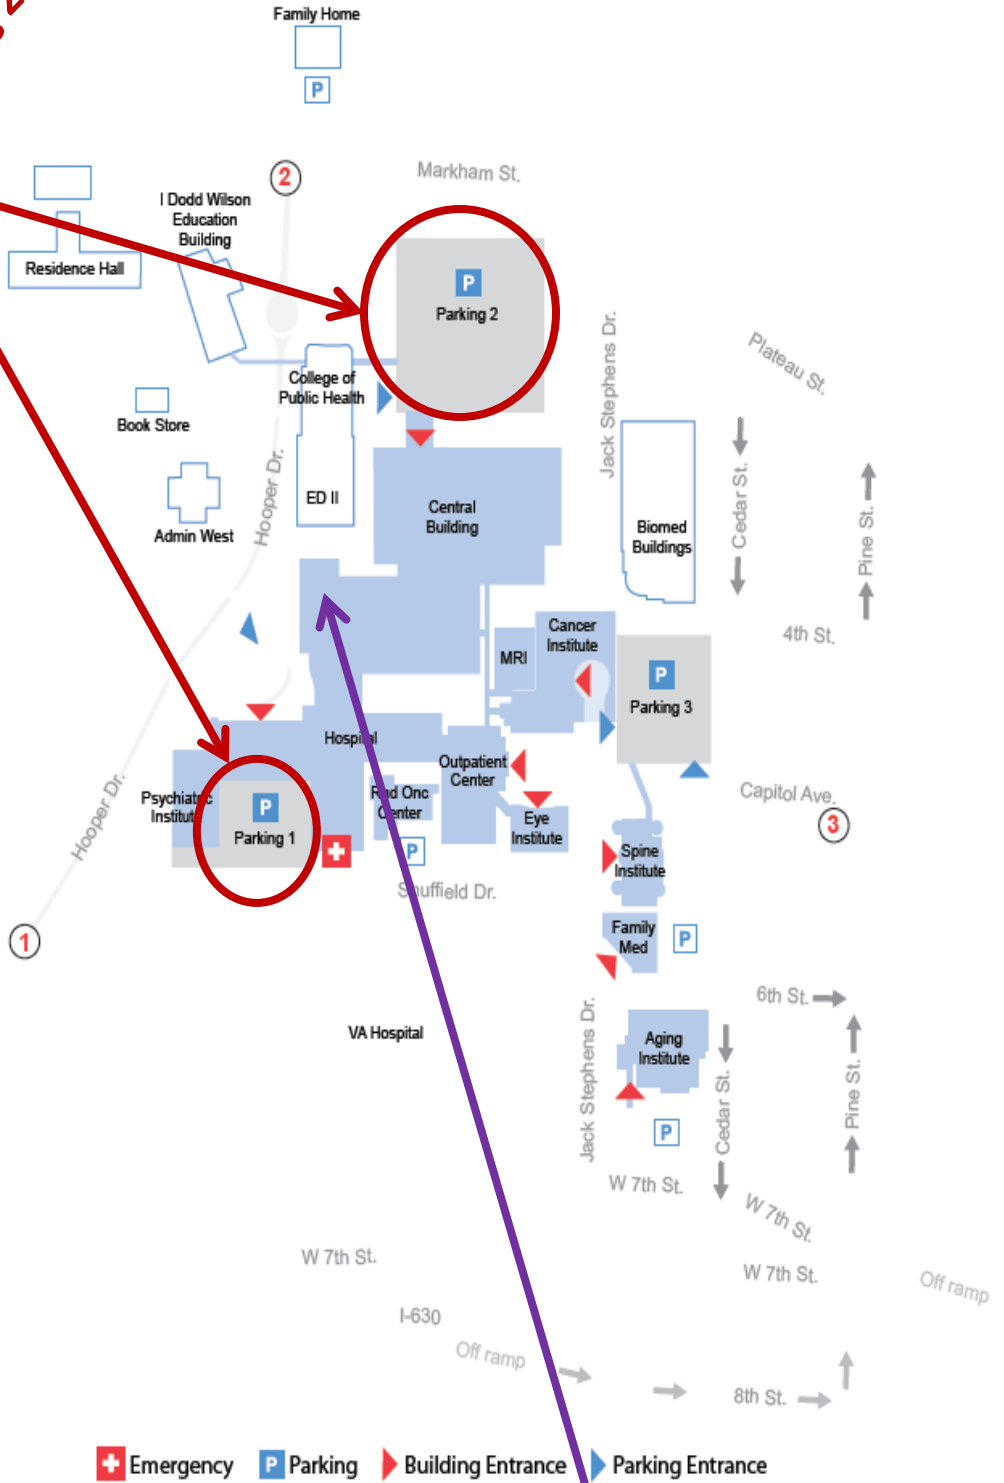

**Two Parking Options:
Parking 1 & Parking 2**

**Numbered
Entry Markers**

- ① **Parking 1**
Hospital
Psychiatric Institute
Emergency
- ② **Parking 2**
Central Building
- ③ **Parking 3**
Cancer Institute
Outpatient Center
Eye Institute
Spine Institute

The UAMS Oral Health Clinic is located in the Shorey Building near the Doc Java Coffee Shop/Eatery.